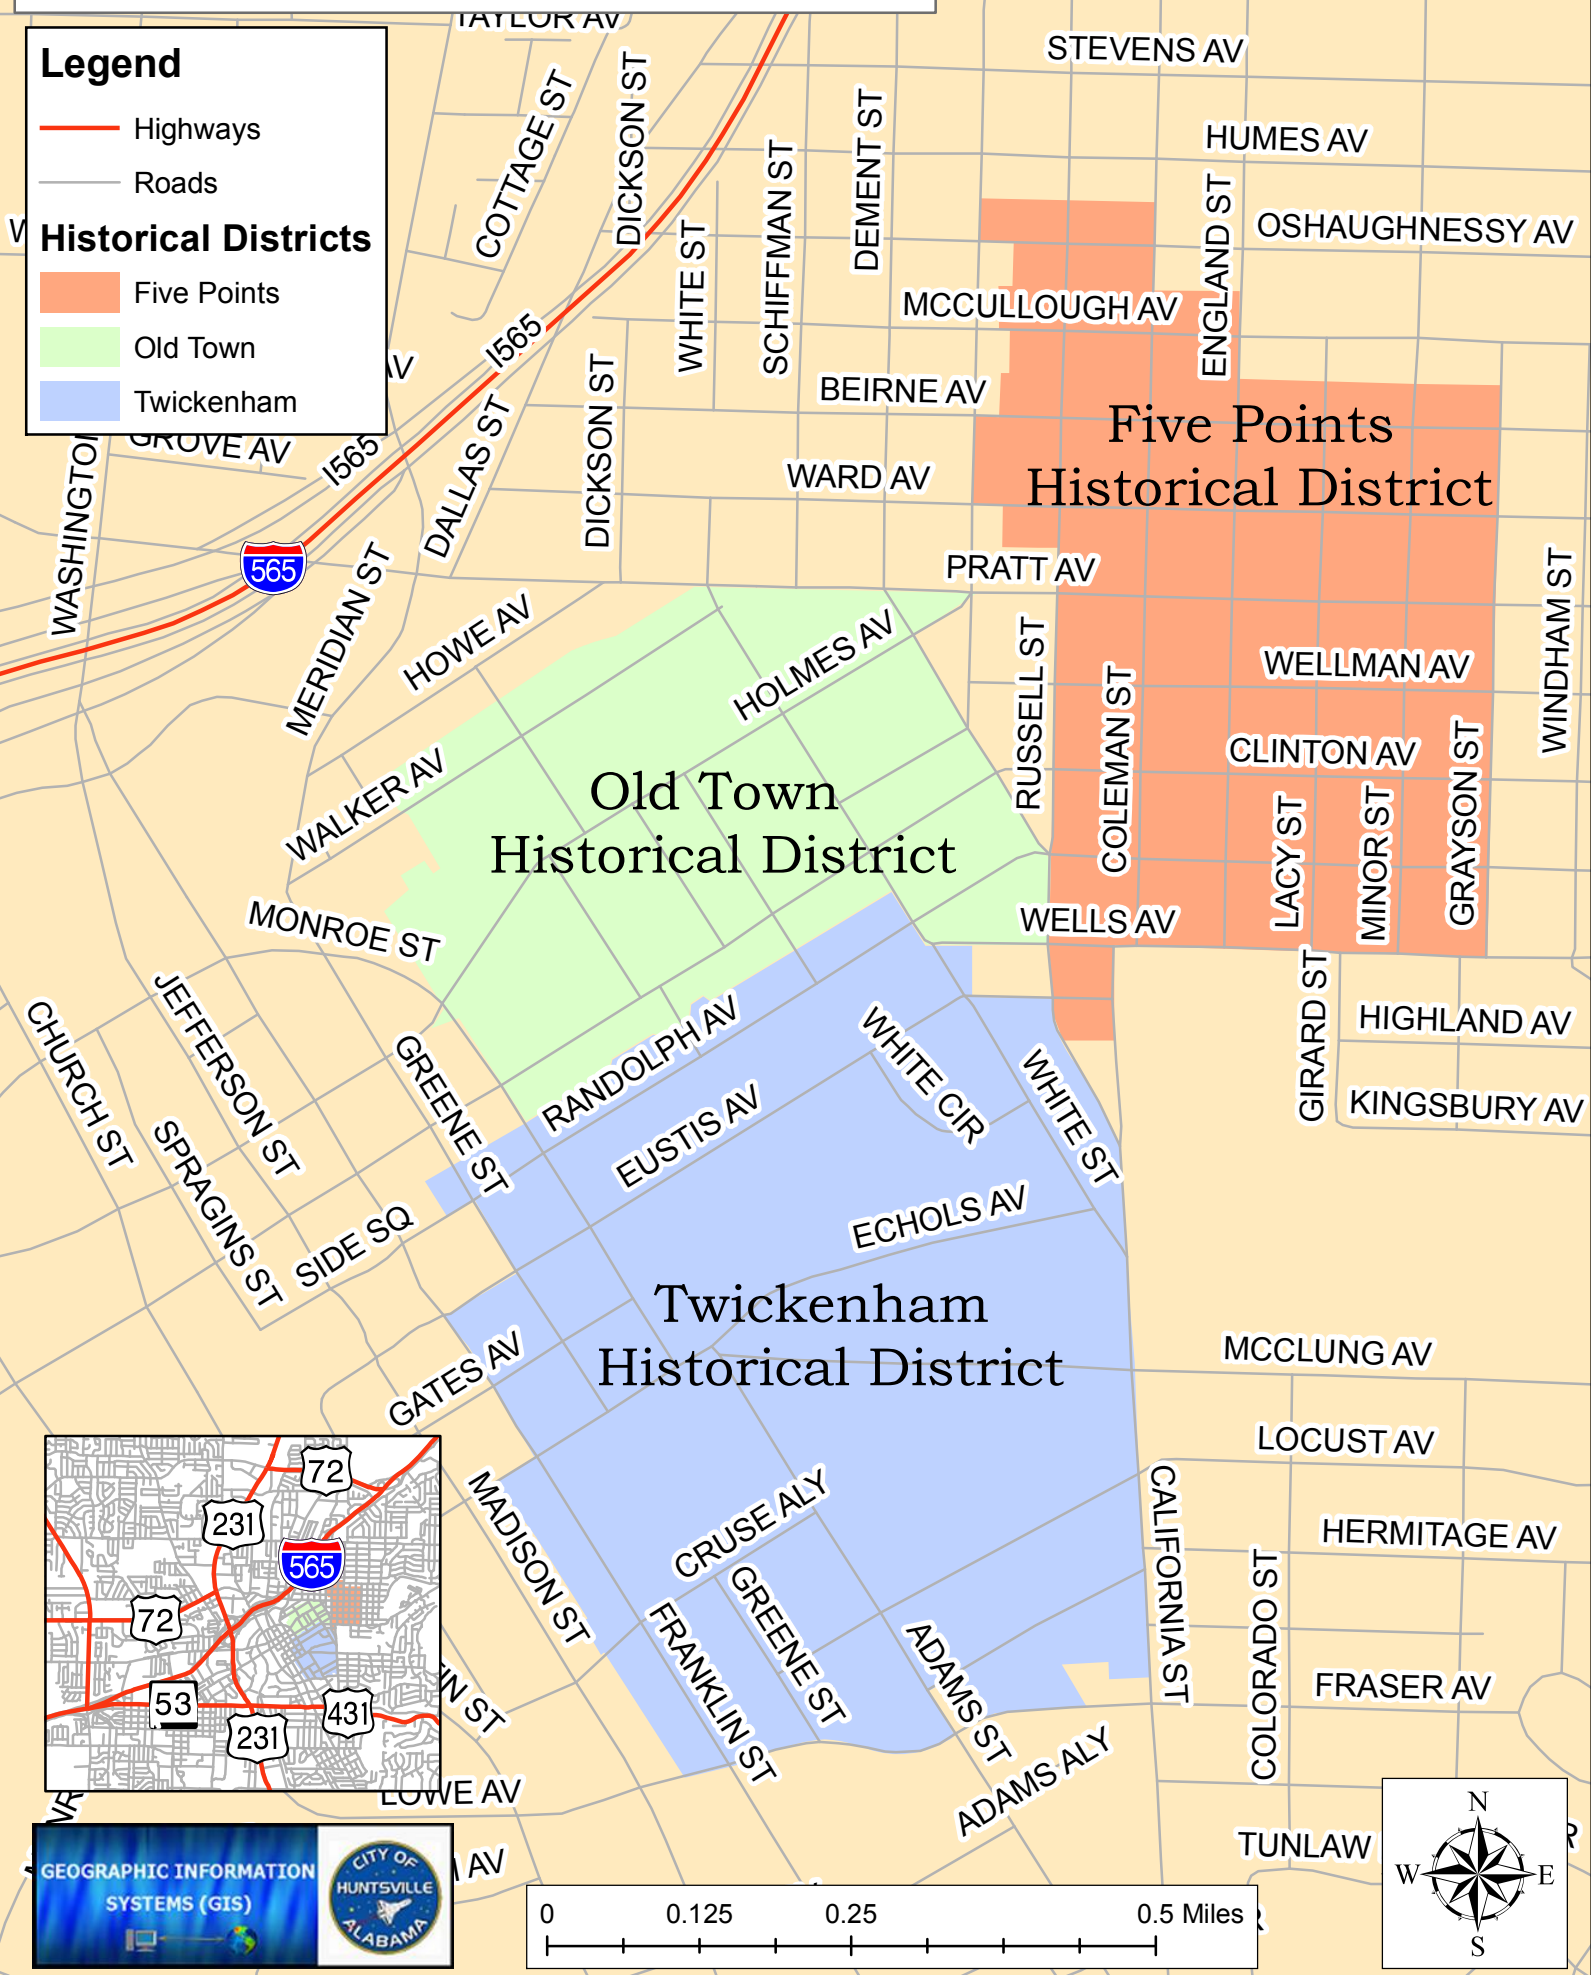

Huntsville City Historical Districts

Legend

- Highways
- Roads

Historical Districts

- Five Points
- Old Town
- Twickenham

GEOGRAPHIC INFORMATION SYSTEMS (GIS)

The logo for the City of Huntsville, Alabama, featuring a circular emblem with a map of the city and the text "CITY OF HUNTSVILLE ALABAMA".